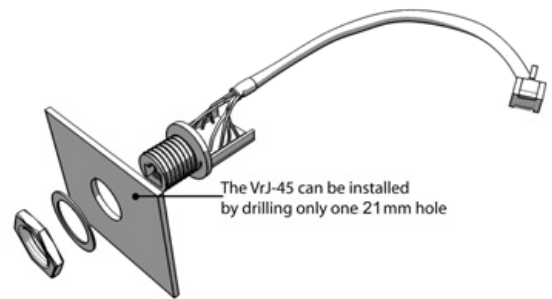

Gold plated for low resistance connection

Single hole chassis part for easy assembly

Multiple rubber gaskets for a watertight connection

Standard RJ45 connector can be used in cable part

## Specifications

Contact material	Copper alloy with Gold Plate
Contact resistance	20 mOhm Max
Body material	Polycarbonate
Durability	250 cycles
Dielectric withstanding voltage	500 VAC
Insulation resistance	500 MOhm@ DC 500V
Waterproof	IP66, IP67