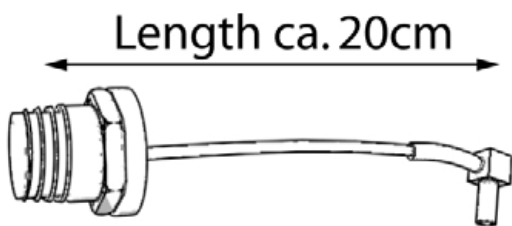

## Pigtail N-female to MS147

Rubber gasket for water tight protection

Gold and chrome plated

Designed for WiFi

Easy to built in

Flexible cable

High quality pigtail

Single 16 mm hole installation

Bulkhead connector protects accespoint connector

*Chrome and gold plated N-female*

*Chrome and gold plated MS147*

## Pigtail RP-SMA chassis to UFL

Rubber gasket for water tight protection

Gold and chrome plated

Designed for WiFi

Easy to built in

Flexible cable

High quality pigtail

Single 6 mm hole installation