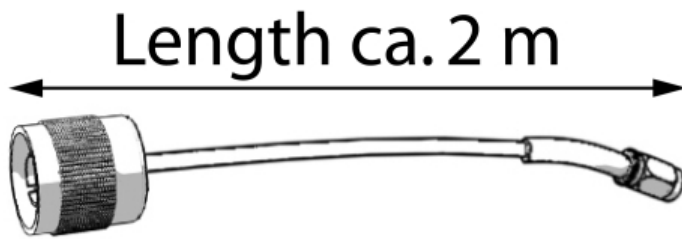

## RP-SMA to N-Male cable

Chrome and gold plated

Designed for WiFi

Simple install

Loss < 1 dB

High quality cable

Flexible 5 mm CDF-200 cable

Easy connection of N-type antenna to Wifi equipment

Length ca. 2 m

*Chrome- and gold plated N-male*

*Gold plated RP-SMA*

## RP-TNC to N-Male cable

Easy connection of N-type antenna to Wifi equipment

Chrome and gold plated

Designed for WiFi

Loss < 1dB

Easy to built in

High quality pigtail

Flexible 5 mm CDF-200 cable

*Chrome and gold plated RP-TNC*

*Chrome and gold plated N-male*

Length ca. 2 m