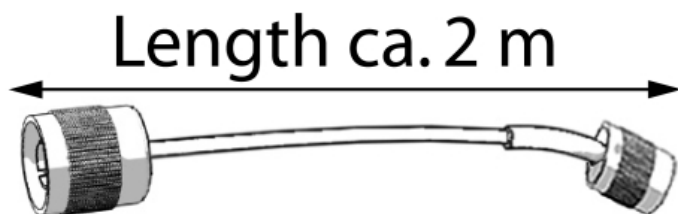

## RP-SMA to N-Male cable

Chrome and gold plated

Designed for WiFi

Simple install

Loss < 1 dB

High quality cable

Flexible 5 mm CDF-200 cable

Easy connection of N-type antenna to Wifi equipment

Length ca. 2 m

*Chrome- and gold plated N-male*

*Gold plated RP-SMA*

## RP-TNC to N-Male cable

Easy connection of N-type antenna to Wifi equipment

Chrome and gold plated

Designed for WiFi

Loss < 1dB

Easy to built in

High quality pigtail

Flexible 5 mm CDF-200 cable

*Chrome and gold plated RP-TNC*

*Chrome and gold plated N-male*

Length ca. 2 m