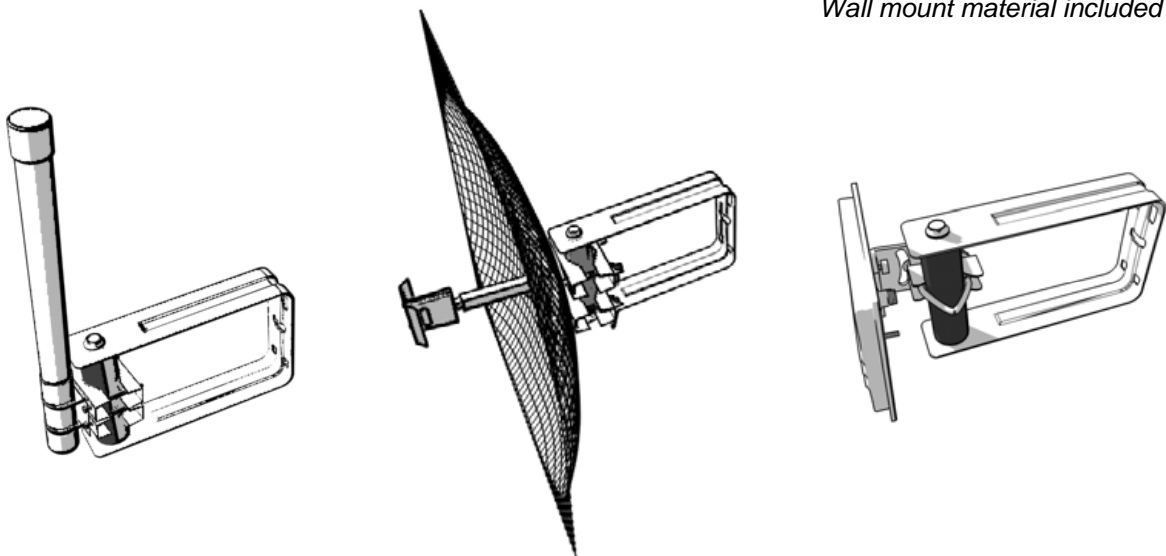

# Universal wall mount

applicable on different types of antenna's

Wall mount material included

Installation guide included

Easy to install

Heavy duty

High wind capacity

Galvanized for outdoor use

Carries solid dishes up to 1M in diameter

## Specifications

Material	Galvanized steel
Weight	0,9 kg
LxBxH (cm)	21,5x6x14,5
Max. carrying diameter	Solid dish up to. 100 cm
Grip part diameter (cm)	4,0
Mounting material	included
Application	Pole mounts antenna's to a wall.
Bolt size	13 mm

Wall mount material included

Applicable on any antenna equipped with pole mounting brackets.