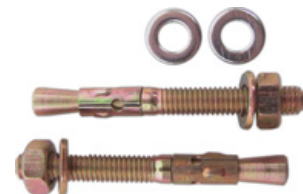

# Universal wall mount

applicable on different types of antenna's

Wall mount material included

Installation guide included

Easy to install

Heavy duty

High wind capacity

Galvanized for outdoor use

Carries solid dishes up to 1M in diameter

## Specifications

Material	Galvanized steel
Weight	0,9 kg
LxBxH (cm)	21,5x6x14,5
Max. carrying diameter	Solid dish up to. 100 cm
Grip part diameter (cm)	4,0
Mounting material	included
Application	Pole mounts antenna's to a wall.
Bolt size	13 mm