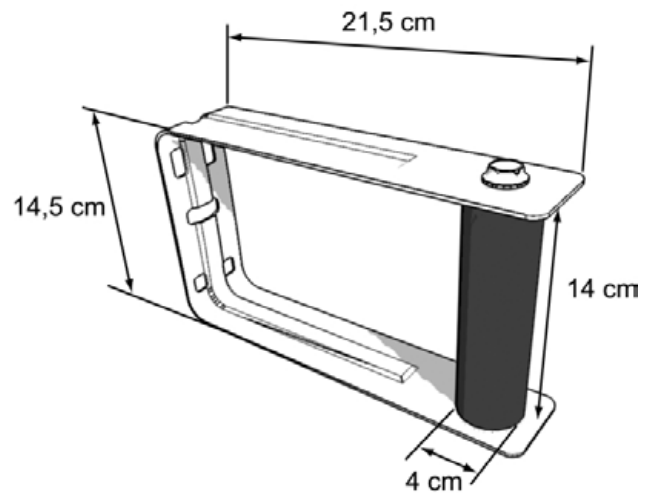

Carries solid dishes up to 1M in diameter

## Specifications

Material	Galvanized steel
Weight	0,9 kg
LxBxH (cm)	21,5x6x14,5
Max. carrying diameter	Solid dish up to. 100 cm
Grip part diameter (cm)	4,0
Mounting material	included
Application	Pole mounts antenna's to a wall.
Bolt size	13 mm