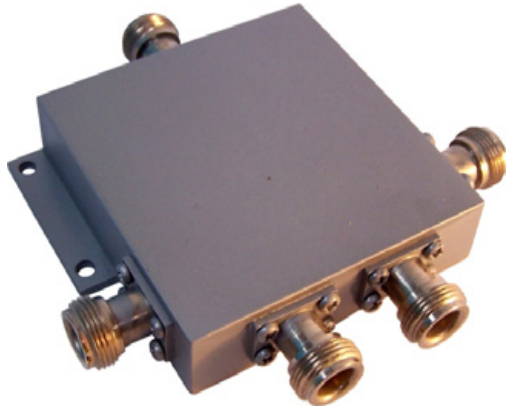

4 Way antenna splitter

Chrome and gold plated N-connector

Designed for WiFi

Simple install

Loss < 6,6 dBi

For indoor use only

Tough steel housing

Connect 4 antennas to one radio

Specifications

Connectors	5 x N-female
Insertion Loss	<6,6 dBi
isolation	>20
Housing	Steel
Dimensions (cm)	12 x 11,7 x2
Weight	330 gr
Frequency range	800-2500 MHz
Max Power	25 W
VSWR	<1,4

Chrome and gold plated N-female connectors

3 Way antenna splitter

Easy connection of N-type antenna to Wifi equipment

Chrome and gold plated

Designed for WiFi

Loss < 5,1dBi

Easy to install

For indoor use only

Connect 3 antennas to one radio

Chrome and gold plated N-female connectors

Specifications

Connectors	4 x N-female
Insertion Loss	<5,1 dBi
Isolation	>20
Housing	Steel
Dimensions (cm)	11 x 8,8 x 2,2
Weight	245 gr
Frequency range	800-2500 MHz
Max Power	25 W
VSWR	<1,4