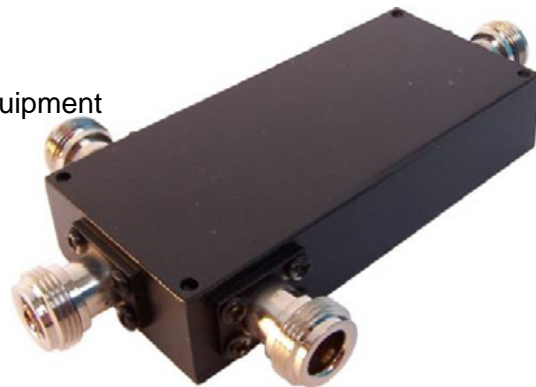

4 Way antenna splitter

Chrome and gold plated N-connector

Designed for WiFi

Simple install

Loss < 6,6 dBi

For indoor use only

Tough steel housing

Connect 4 antennas to one radio

Specifications

Connectors	5 x N-female
Insertion Loss	<6,6 dBi
isolation	>20
Housing	Steel
Dimensions (cm)	12 x 11,7 x2
Weight	330 gr
Frequency range	800-2500 MHz
Max Power	25 W
VSWR	<1,4

Chrome and gold plated N-female connectors

3 Way antenna splitter

Easy connection of N-type antenna to Wifi equipment

Chrome and gold plated

Designed for WiFi

Loss < 5,1dBi

Easy to install

For indoor use only

Connect 3 antennas to one radio

Chrome and gold plated N-female connectors

Specifications

Connectors	4 x N-female
Insertion Loss	<5,1 dBi
Isolation	>20
Housing	Steel
Dimensions (cm)	11 x 8,8 x 2,2
Weight	245 gr
Frequency range	800-2500 MHz
Max Power	25 W
VSWR	<1,4