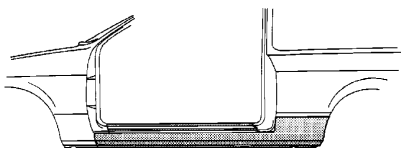

DAIHATSU Charade G11/G30TS, TX, CS, CX, Diesel, Turbo
04/1983 - 04/1985**DAIHATSU Charade G11/G30**TS, TG, CS, Turbo T, Turbo C
04/1985 - 04/1987G11 = Benzin / benzine / petrol / essence
G30 = Diesel

◀ 11 03 101 11 03 102 ▶

Schweller 2-türig
Dorpel 2-deursSill 2-doors
Bas de caisse 2-portes**DAIHATSU Charade G100/G101
G102**04/1987 - 1994
G100 = Benzin / benzine / petrol / essence
G101 = DieselOhne Verstärkung / Zonder versterking /
Without reinforcement / Sans renfort
1991 ->