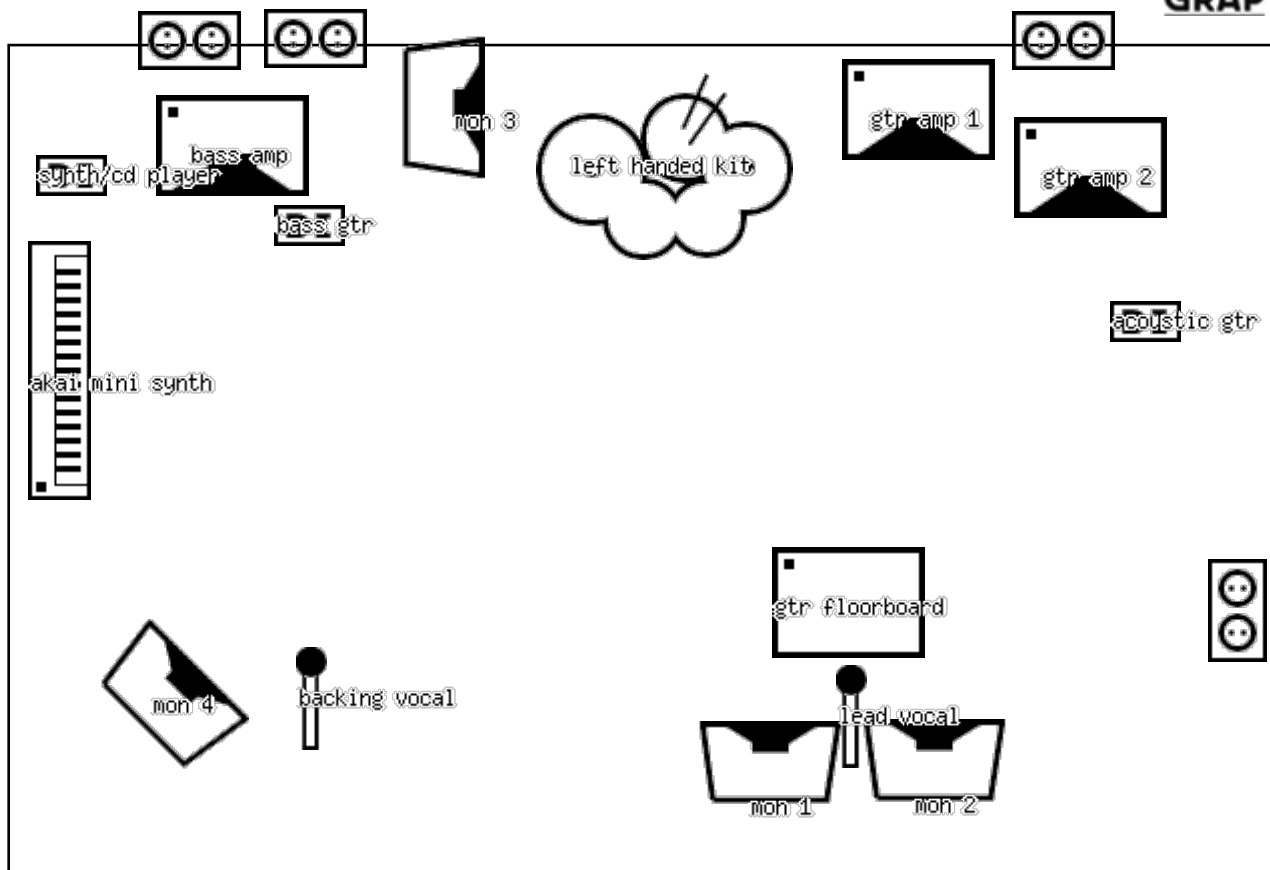

Essence

www.theessence.be

<http://www.popunie.nl/speaker/stageplan/view.php?n=essence>

contact: Mark Tan +31-6-29514055

email: markt@xs4all.nl

laatst gewijzigd: 04-11-2012

line-up

Hans Diener	guitar, lead vocal
George Tan	drums
Mark Tan	bass guitar, synth/fx/cdplayer, backing vocal

monitorgroepen

1,2	lead vocal, gtr, synth/cdplayer, total
3	drums, synth/cdplayer, lead vocal, bass gtr, gtr
4	lead vocal, backing vocal, synth/cdplayer, total

priklijst

1	kick	sm 91
2	kick	sm b52
3	snare top	sm 57
4	snare bottom	sm 57
5	hh	cond senn 914
6	tom 1	senn 604
7	tom 2	senn 604
8	tom 3 floor	senn 604
9	tom 4 floor	senn 604
10	overhead L	senn 914
11	overhead R	senn 914
12	overhead ride cymbal	senn 914
13	bass gtr	di active
14	bass gtr mic	senn 421/sm b52
15	gtr	senn 906
16	gtr	senn 906
17	acoustic gtr	di active
18	synth/cd-player/fx rig	mono di active
19	backing vocal	sm 58

opmerkingen

>> drummer is left handed. monitor on his right side.

band's drumkit cannot be used by other bands

bass player operates 2 ch synth/music player: ch 1 is a clicktrack going into a headphone amp wired to drummer, wireless to bass player; ch 2 is a backing track submixed with synth/keyb/fx etc - going into to one mono active di to stageblock.

lead vocal needs lush delay (ca. 400 ms, multiple repeats), less on backing vocal.